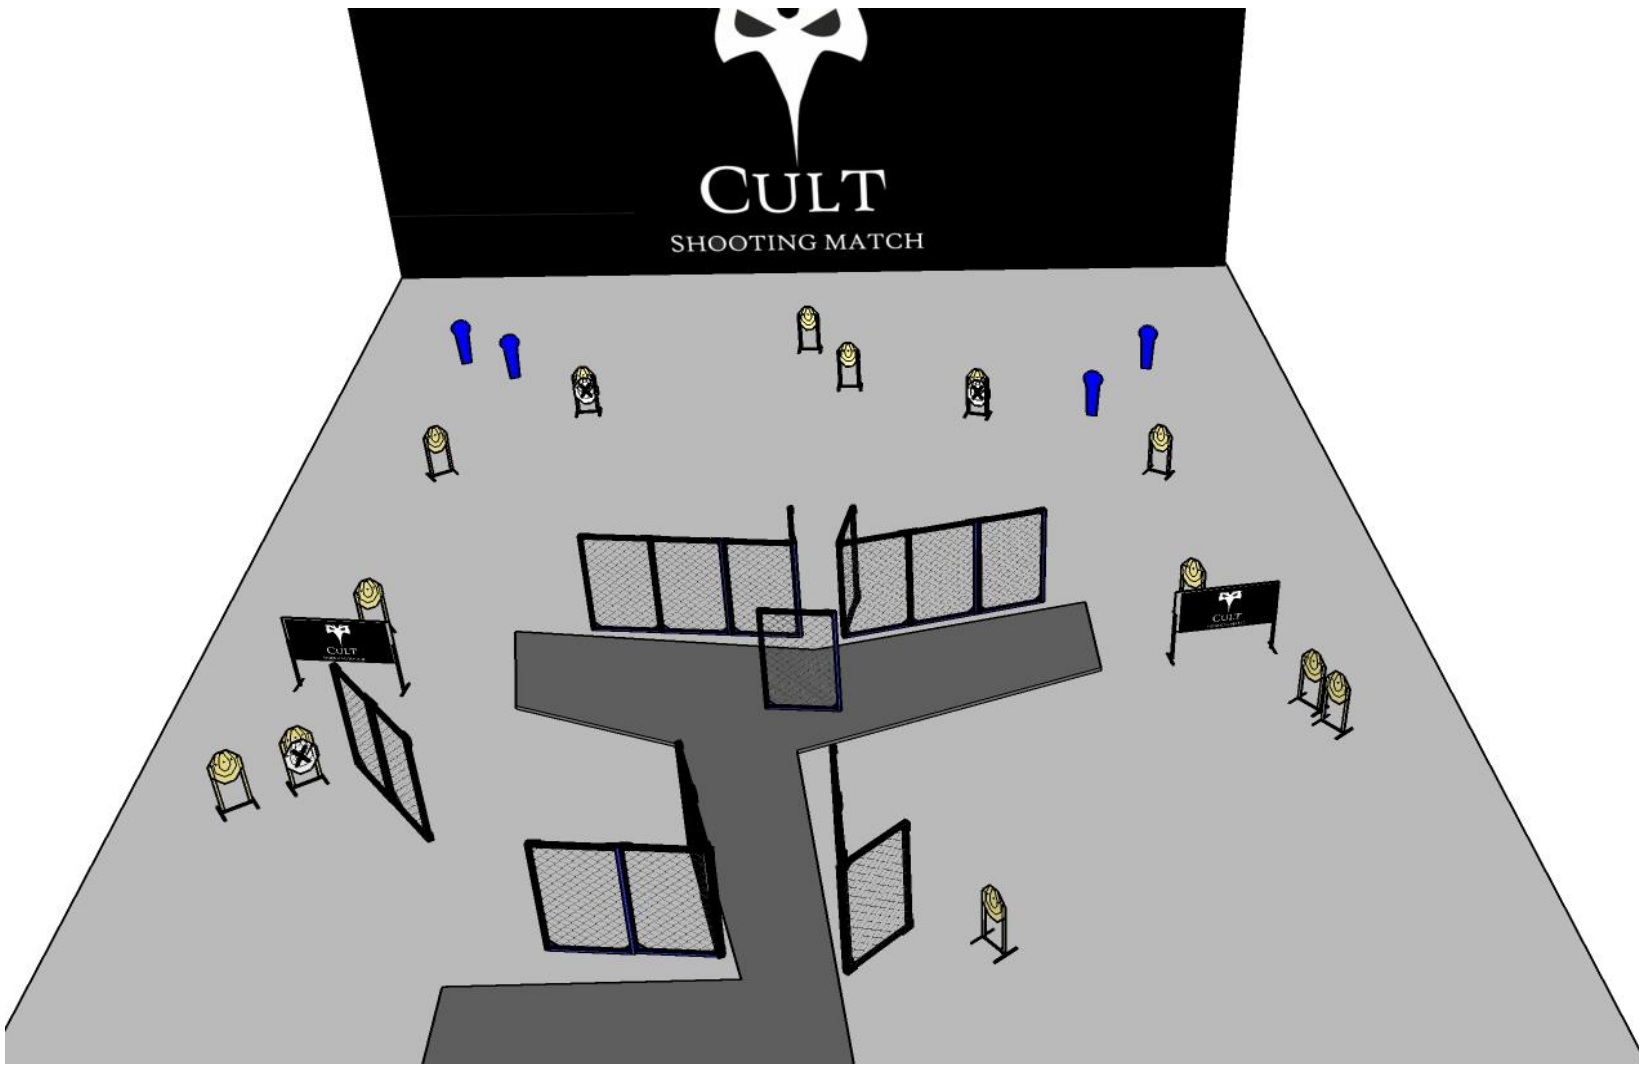

# stage 1

30

13

4

START POSITION: Standing anywhere in designed area

GUN READY CONDITION: Gun loaded and holstered

# stage 2

12

4

4

START POSITION: Standing anywhere in designed area

GUN READY CONDITION: Gun loaded and holstered

# stage 3

14

4

6

START POSITION: Standing anywhere in designed area

GUN READY CONDITION: Gun loaded and holstered