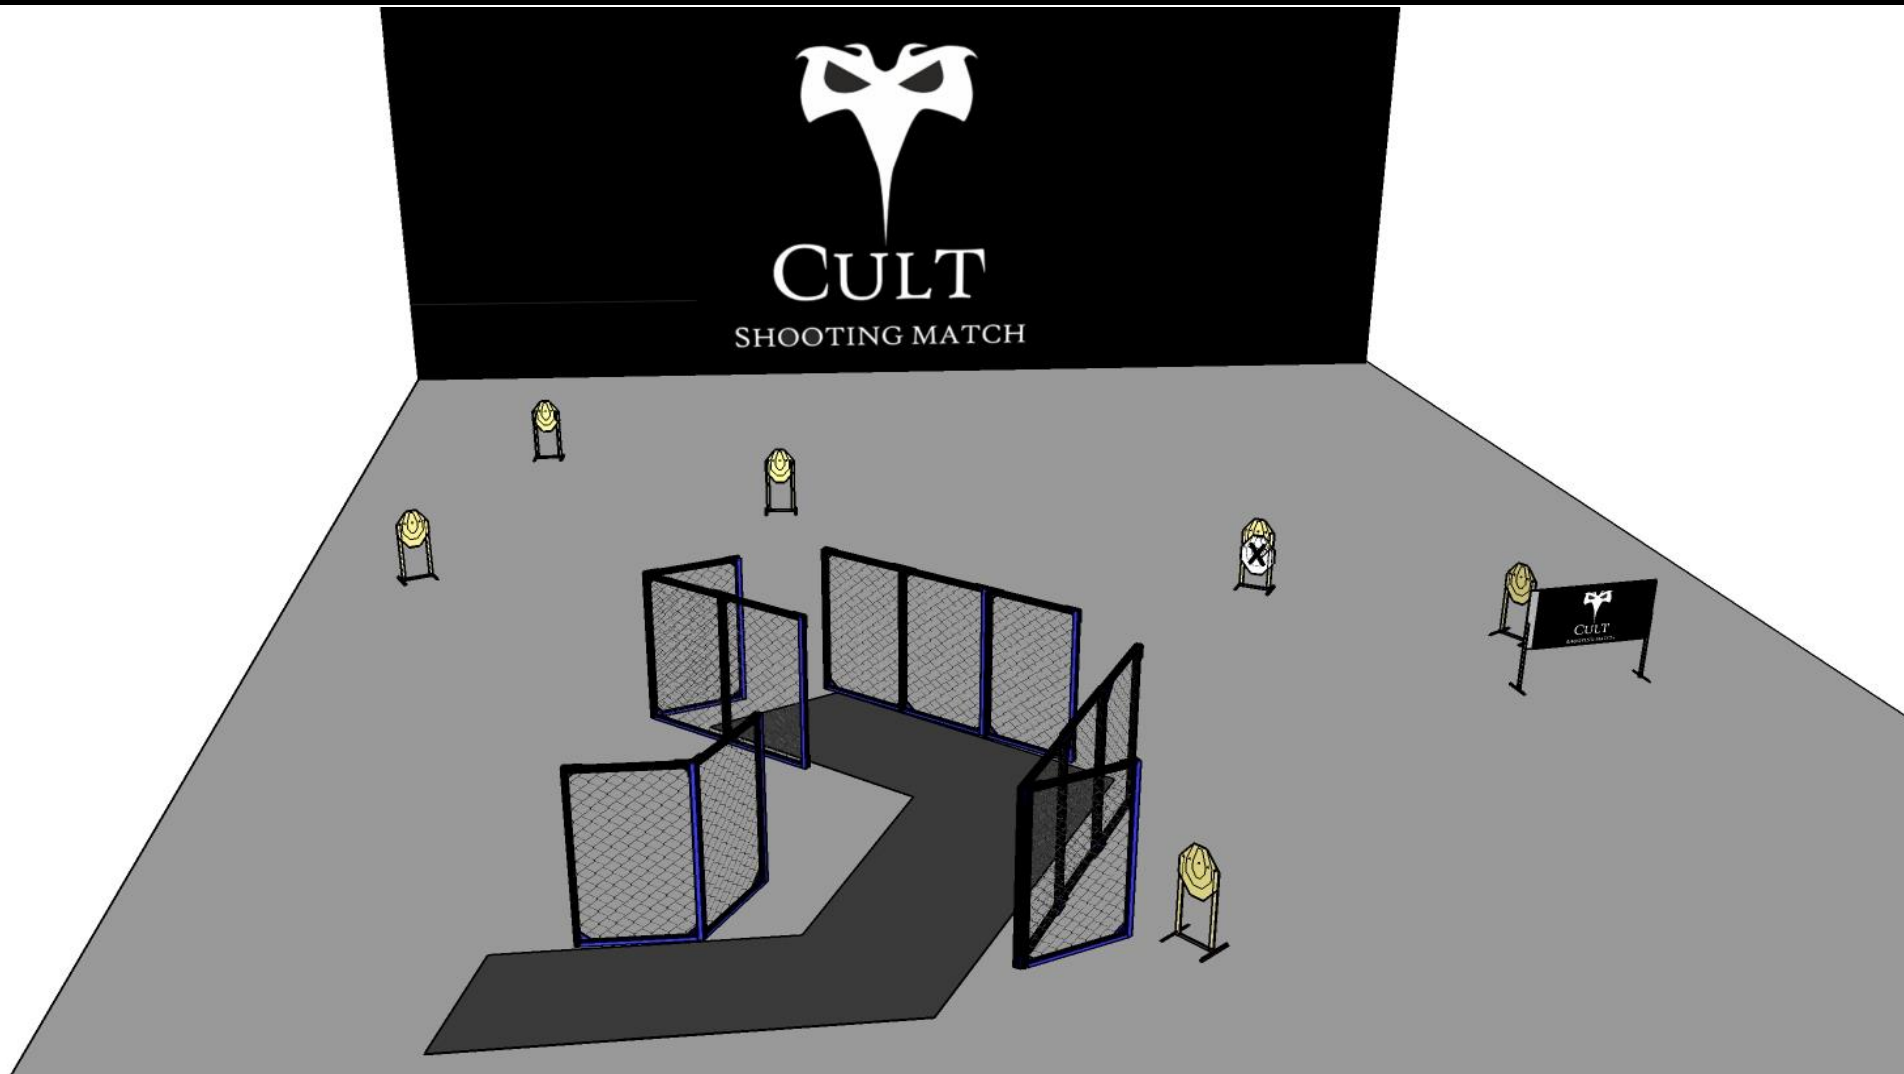

# stage 7

16

7

2

START POSITION: Both toes touching yellow line

GUN READY CONDITION: Gun loaded and holstered

# stage 8

12

6

START POSITION: Standing anywhere in designed area

GUN READY CONDITION: Gun loaded and holstered

# stage 9

"Wasted time"

12

6

START POSITION: Standing on mark

GUN READY CONDITION: Gun total empty on table