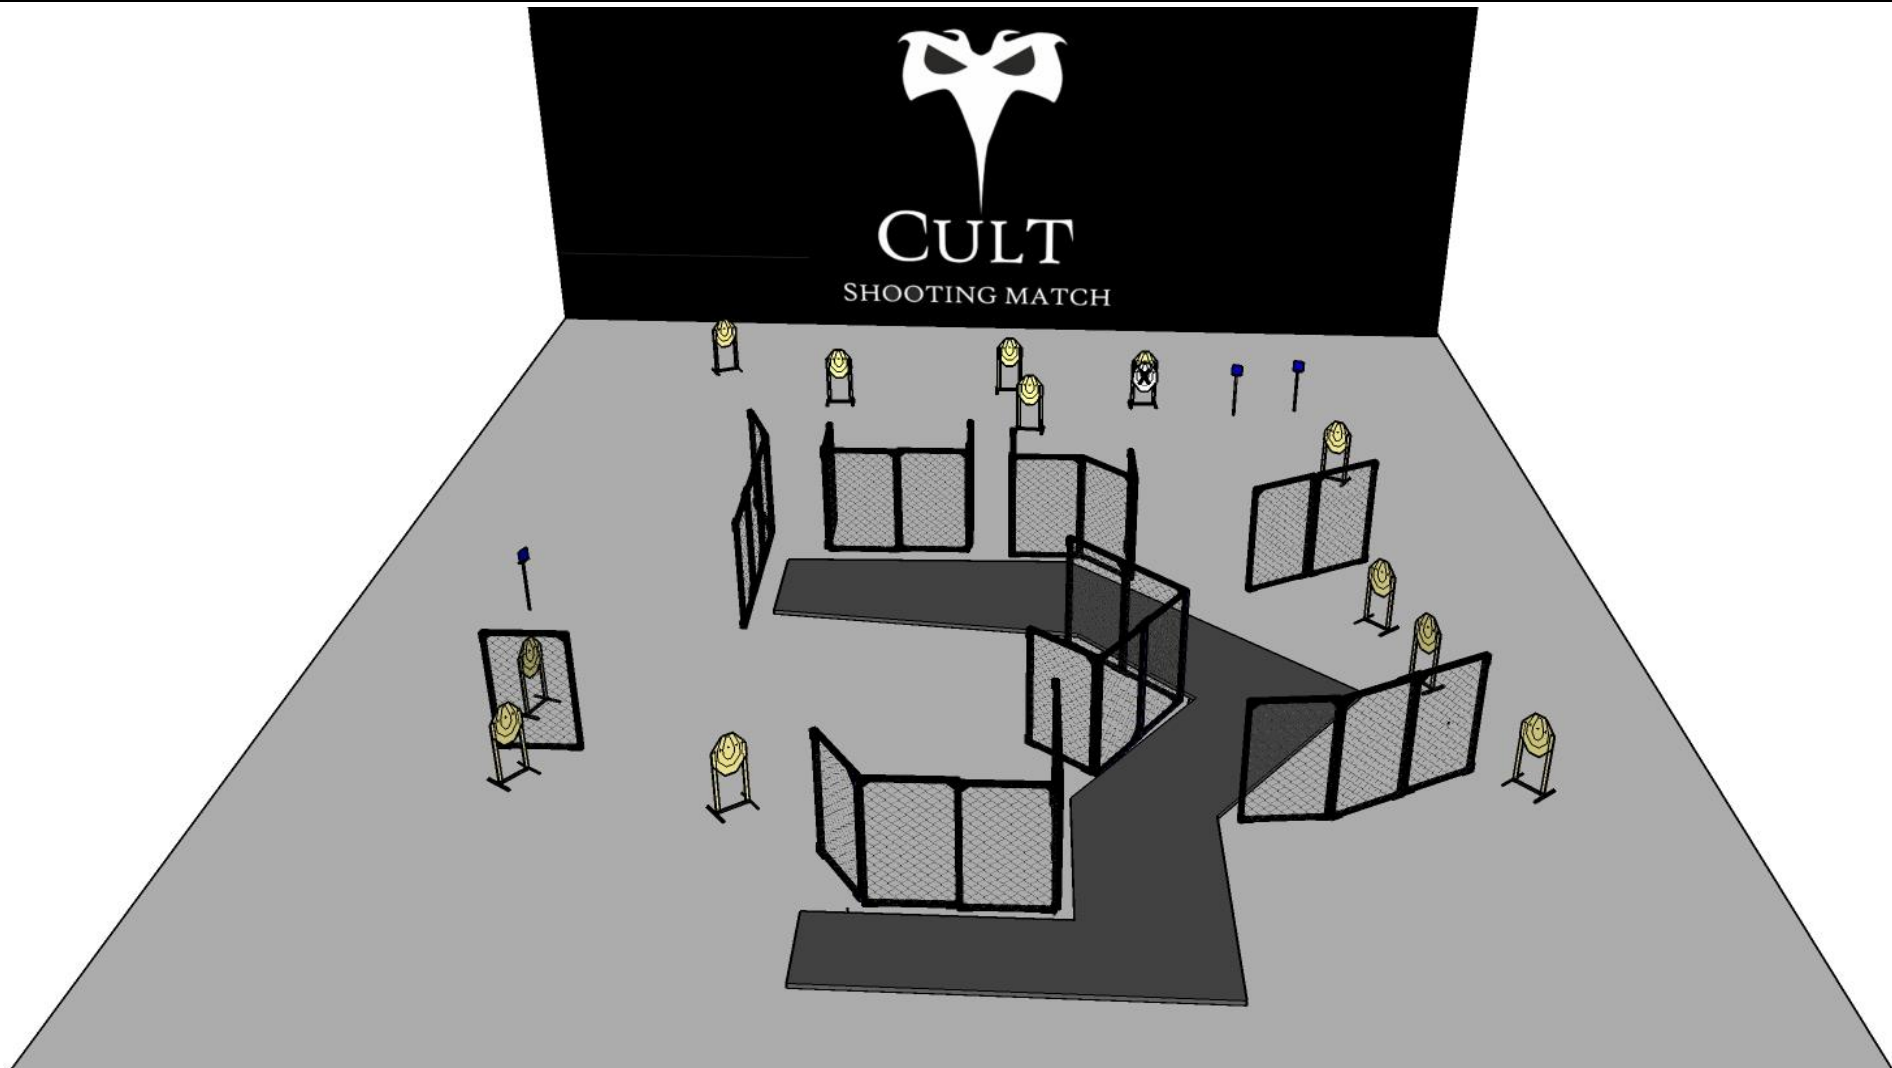

# stage 6

8

12

3

START POSITION: Standing anywhere in designed area

GUN READY CONDITION: Gun loaded and holstered

# stage 7

16

7

2

START POSITION: Both toes touching yellow line

GUN READY CONDITION: Gun loaded and holstered