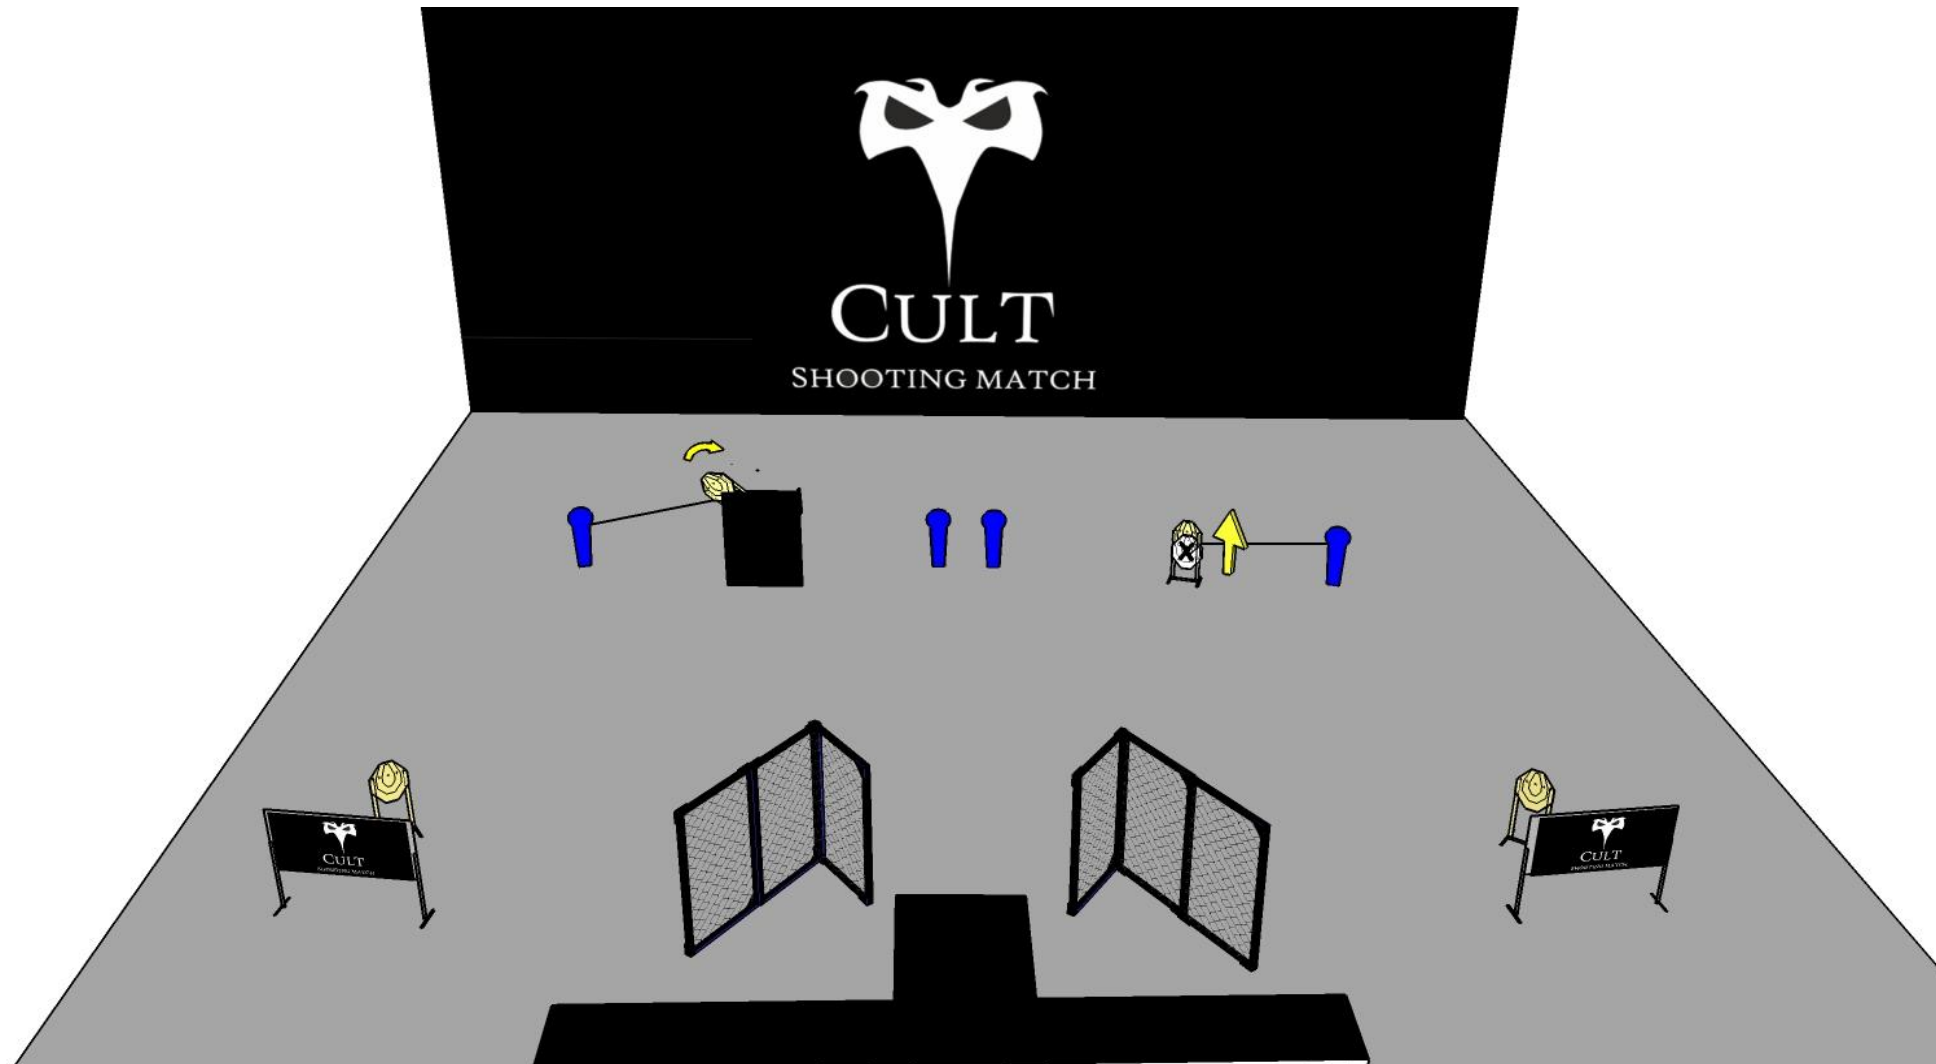

# stage 1

30

13

4

START POSITION: Standing anywhere in designed area

GUN READY CONDITION: Gun loaded and holstered

# stage 2

12

4

4

START POSITION: Standing anywhere in designed area

GUN READY CONDITION: Gun loaded and holstered

# stage 3

14

4

6

START POSITION: Standing anywhere in designed area

GUN READY CONDITION: Gun loaded and holstered