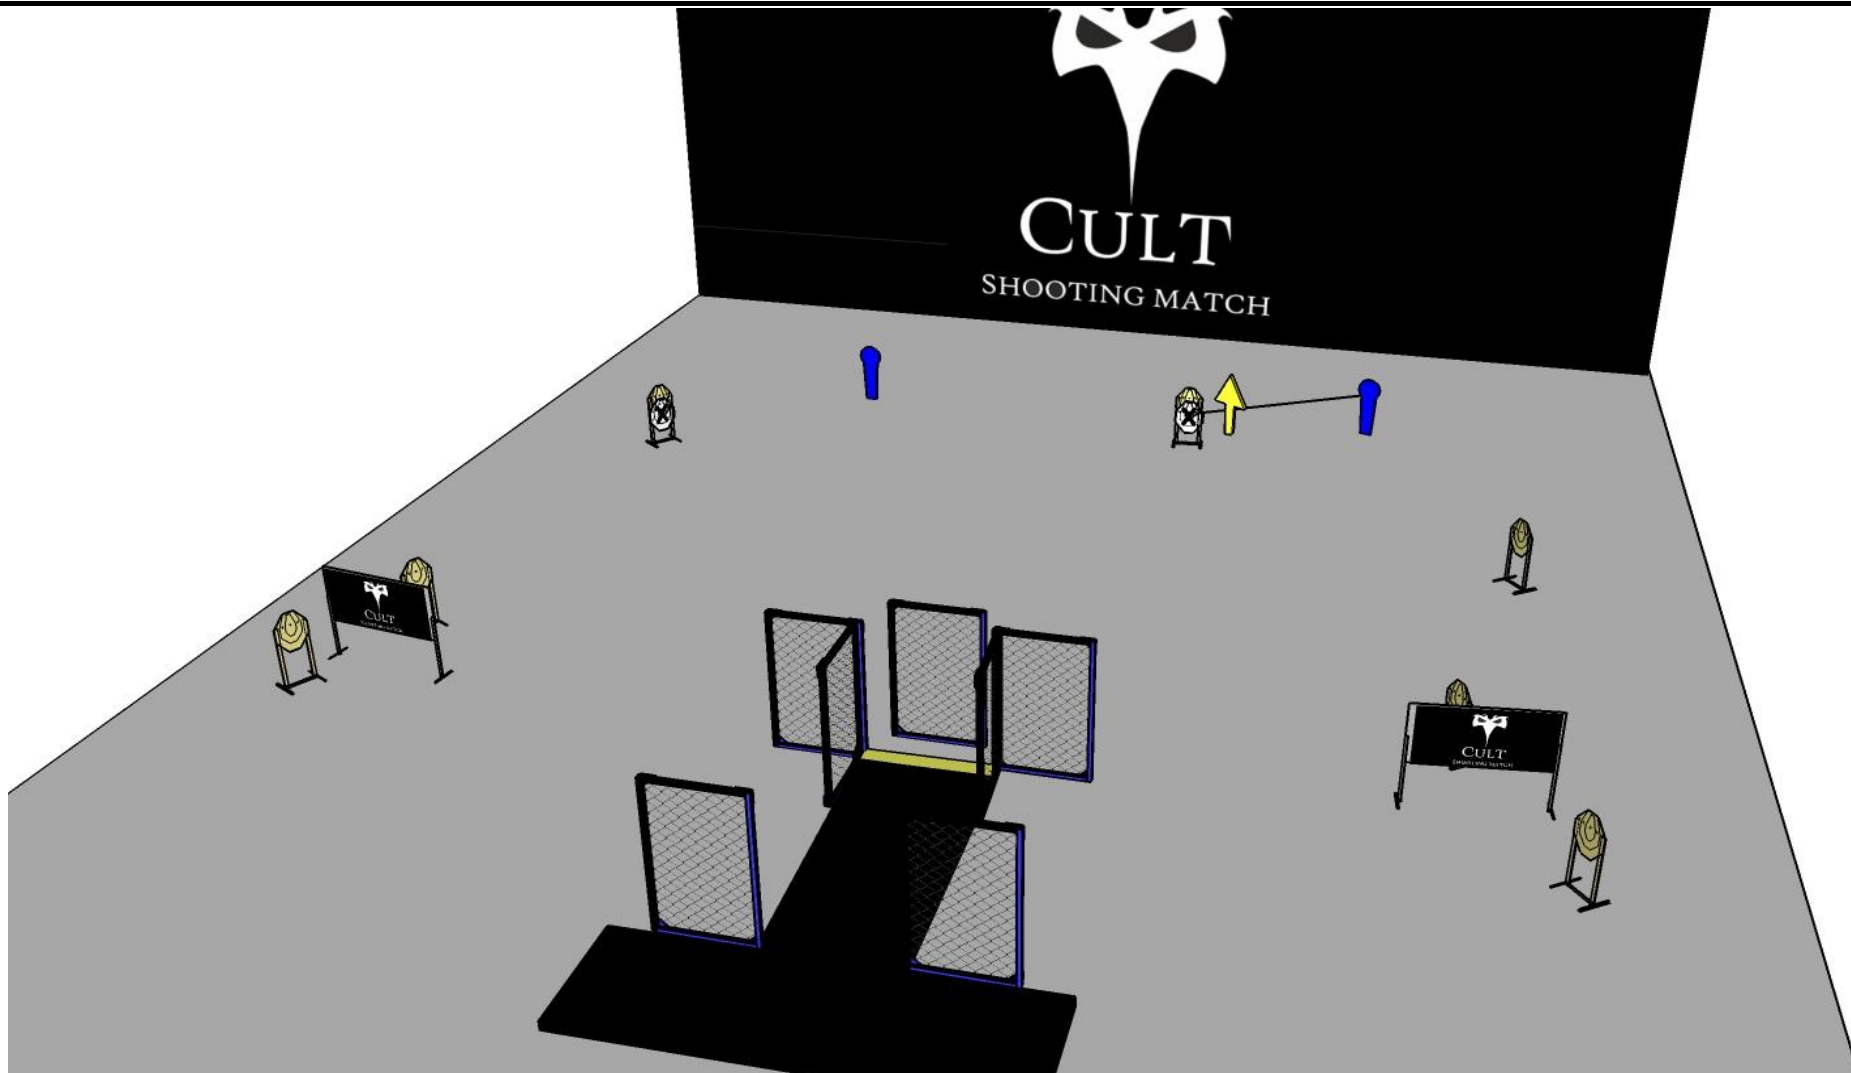

# stage 7

16

7

2

START POSITION: Both toes touching yellow line

GUN READY CONDITION: Gun loaded and holstered

# stage 8

12

6

START POSITION: Standing anywhere in designed area

GUN READY CONDITION: Gun loaded and holstered

# stage 9

"Wasted time"

12

6

START POSITION: Standing on mark

GUN READY CONDITION: Gun total empty on table