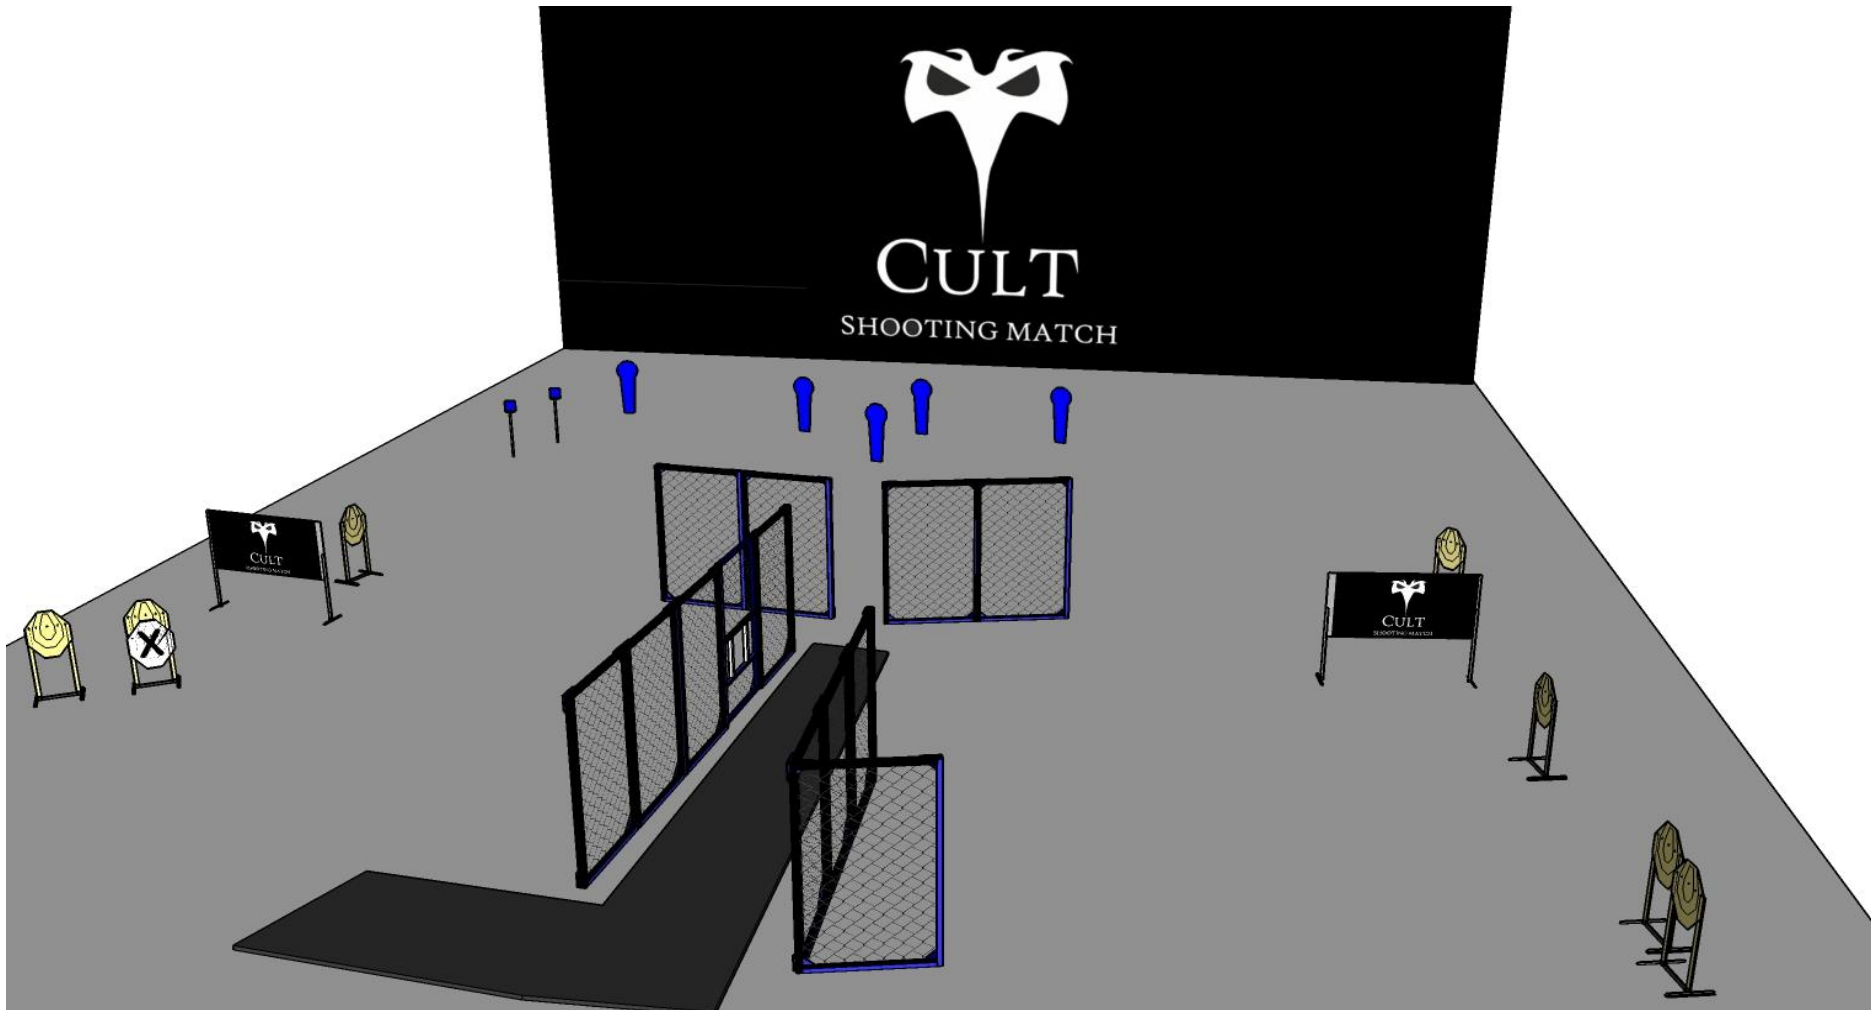

# stage 4

19

7

5

2

START POSITION: Standing anywhere in designed area

GUN READY CONDITION: Gun loaded and holstered

# stage 5

17

7

1

2

START POSITION: Standing anywhere in designed area

GUN READY CONDITION: Gun loaded and holstered