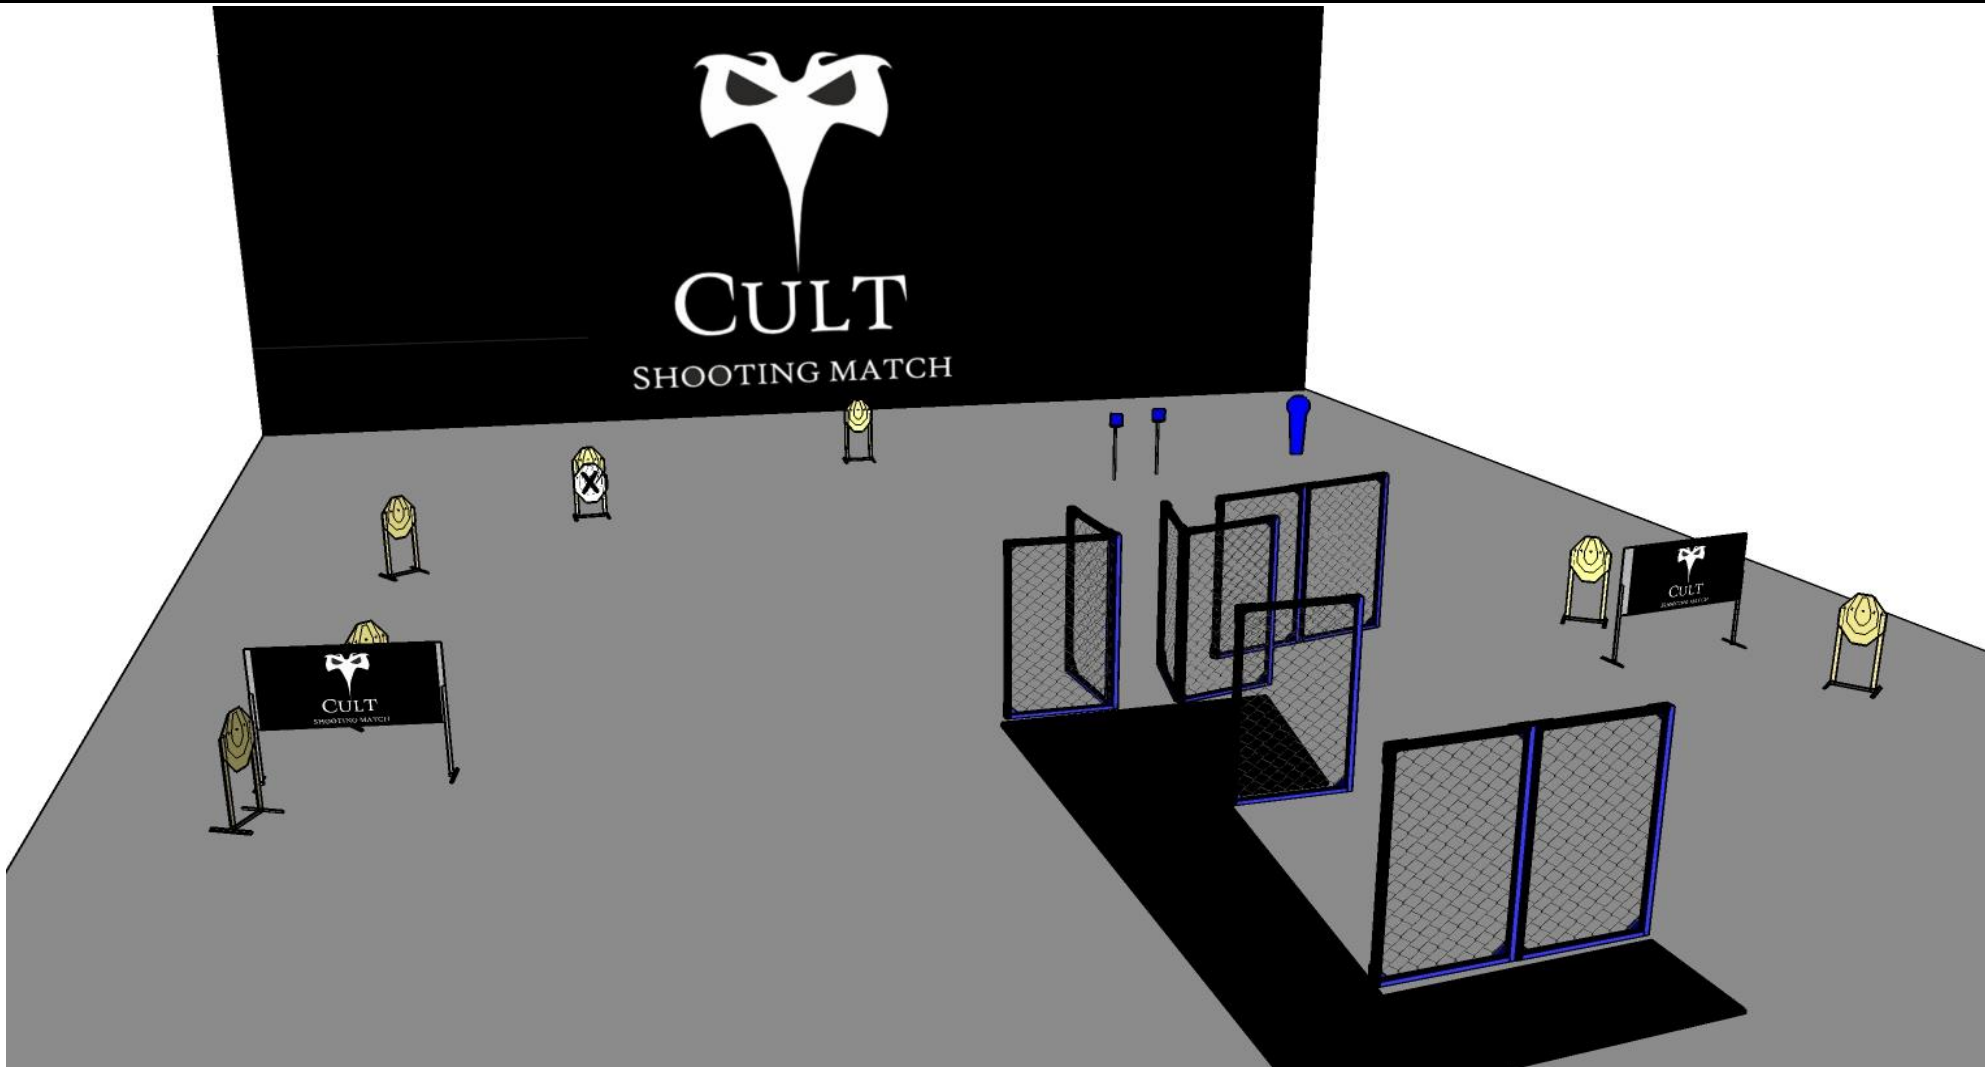

# stage 5

17

7

1

2

START POSITION: Standing anywhere in designed area

GUN READY CONDITION: Gun loaded and holstered

# stage 6

8

12

3

START POSITION: Standing anywhere in designed area

GUN READY CONDITION: Gun loaded and holstered

# stage 7

16

7

2

START POSITION: Both toes touching yellow line

GUN READY CONDITION: Gun loaded and holstered