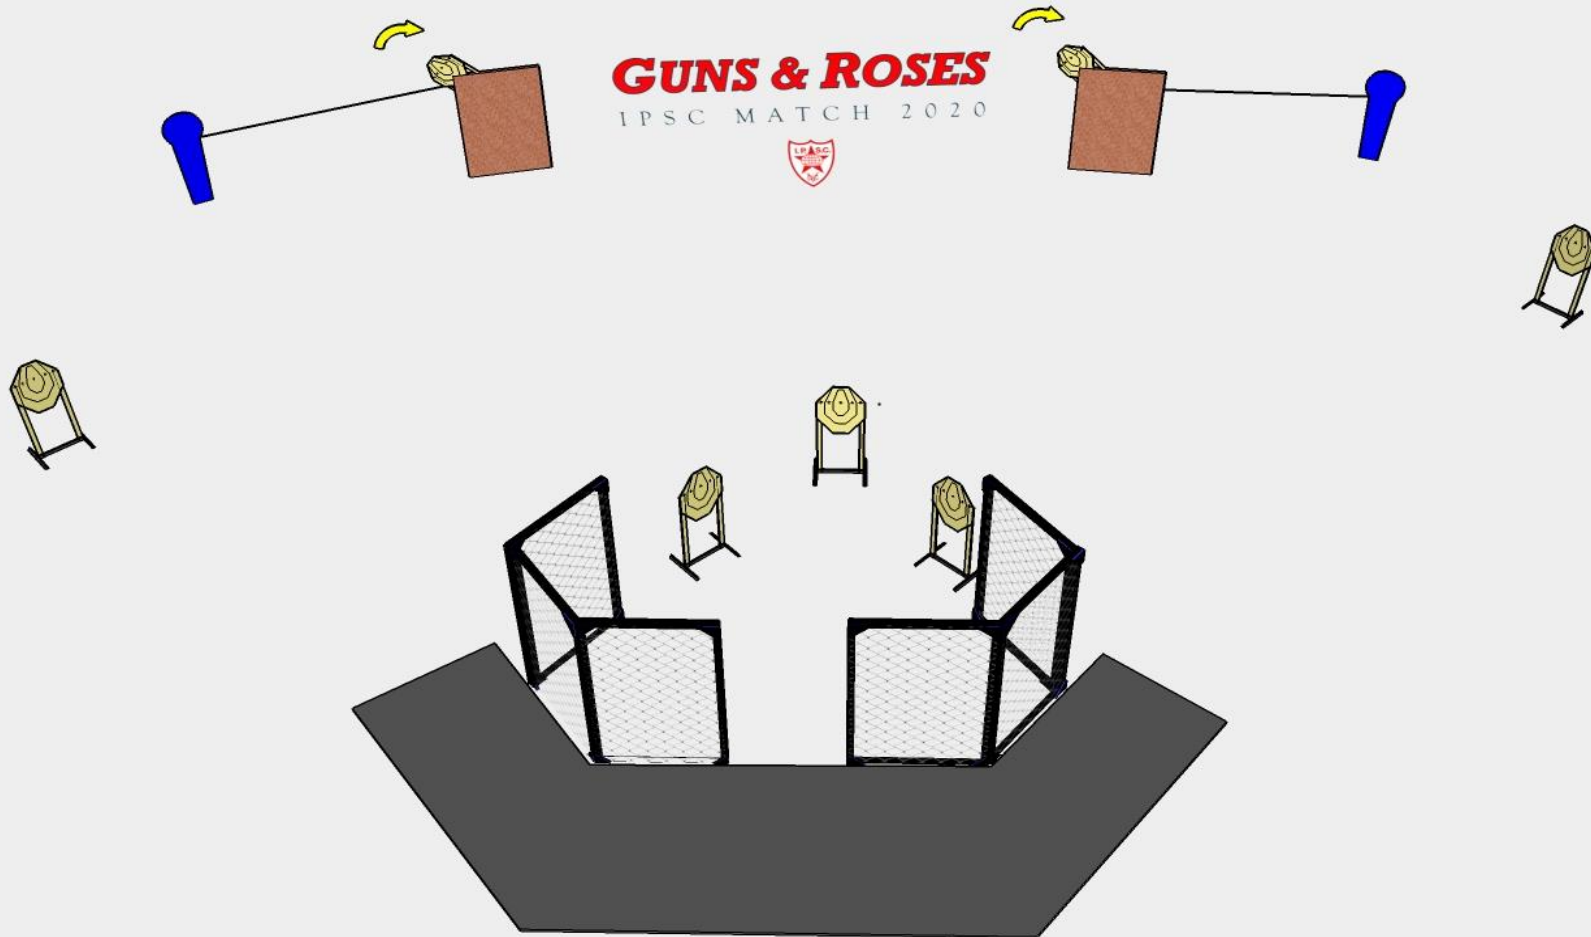

GUN READY CONDITION: Gun loaded on table

GUNS & ROSES
IPSC MATCH 2020

stage 5

16

7

2

START POSITION: Standing anywhere in designed area

GUN READY CONDITION: Gun loaded and holstered

stage 6

28

12

4

START POSITION: Standing anywhere in designed area

GUN READY CONDITION: Gun loaded and holstered

stage 7

22