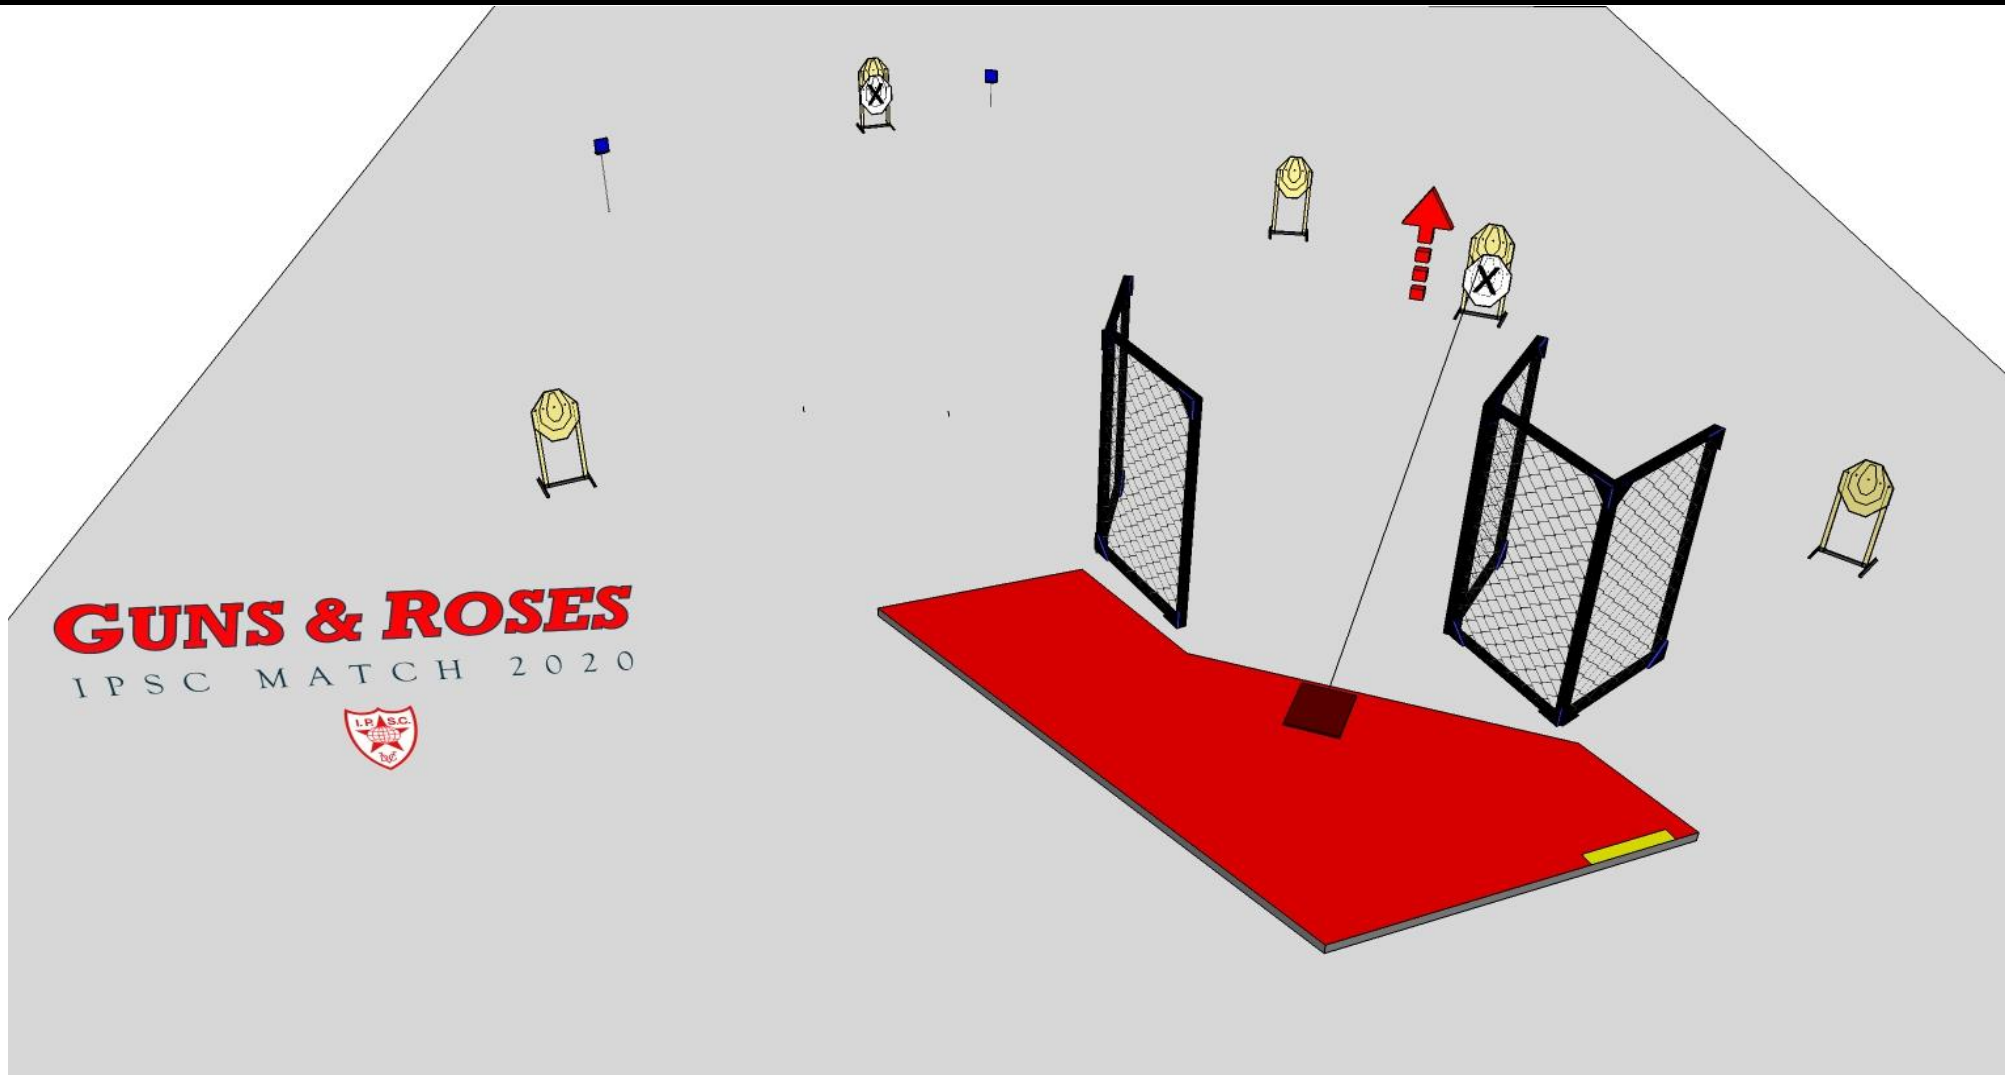

stage 8

12

5

2

START POSITION: Standing on mark

GUN READY CONDITION: Gun loaded and holstered