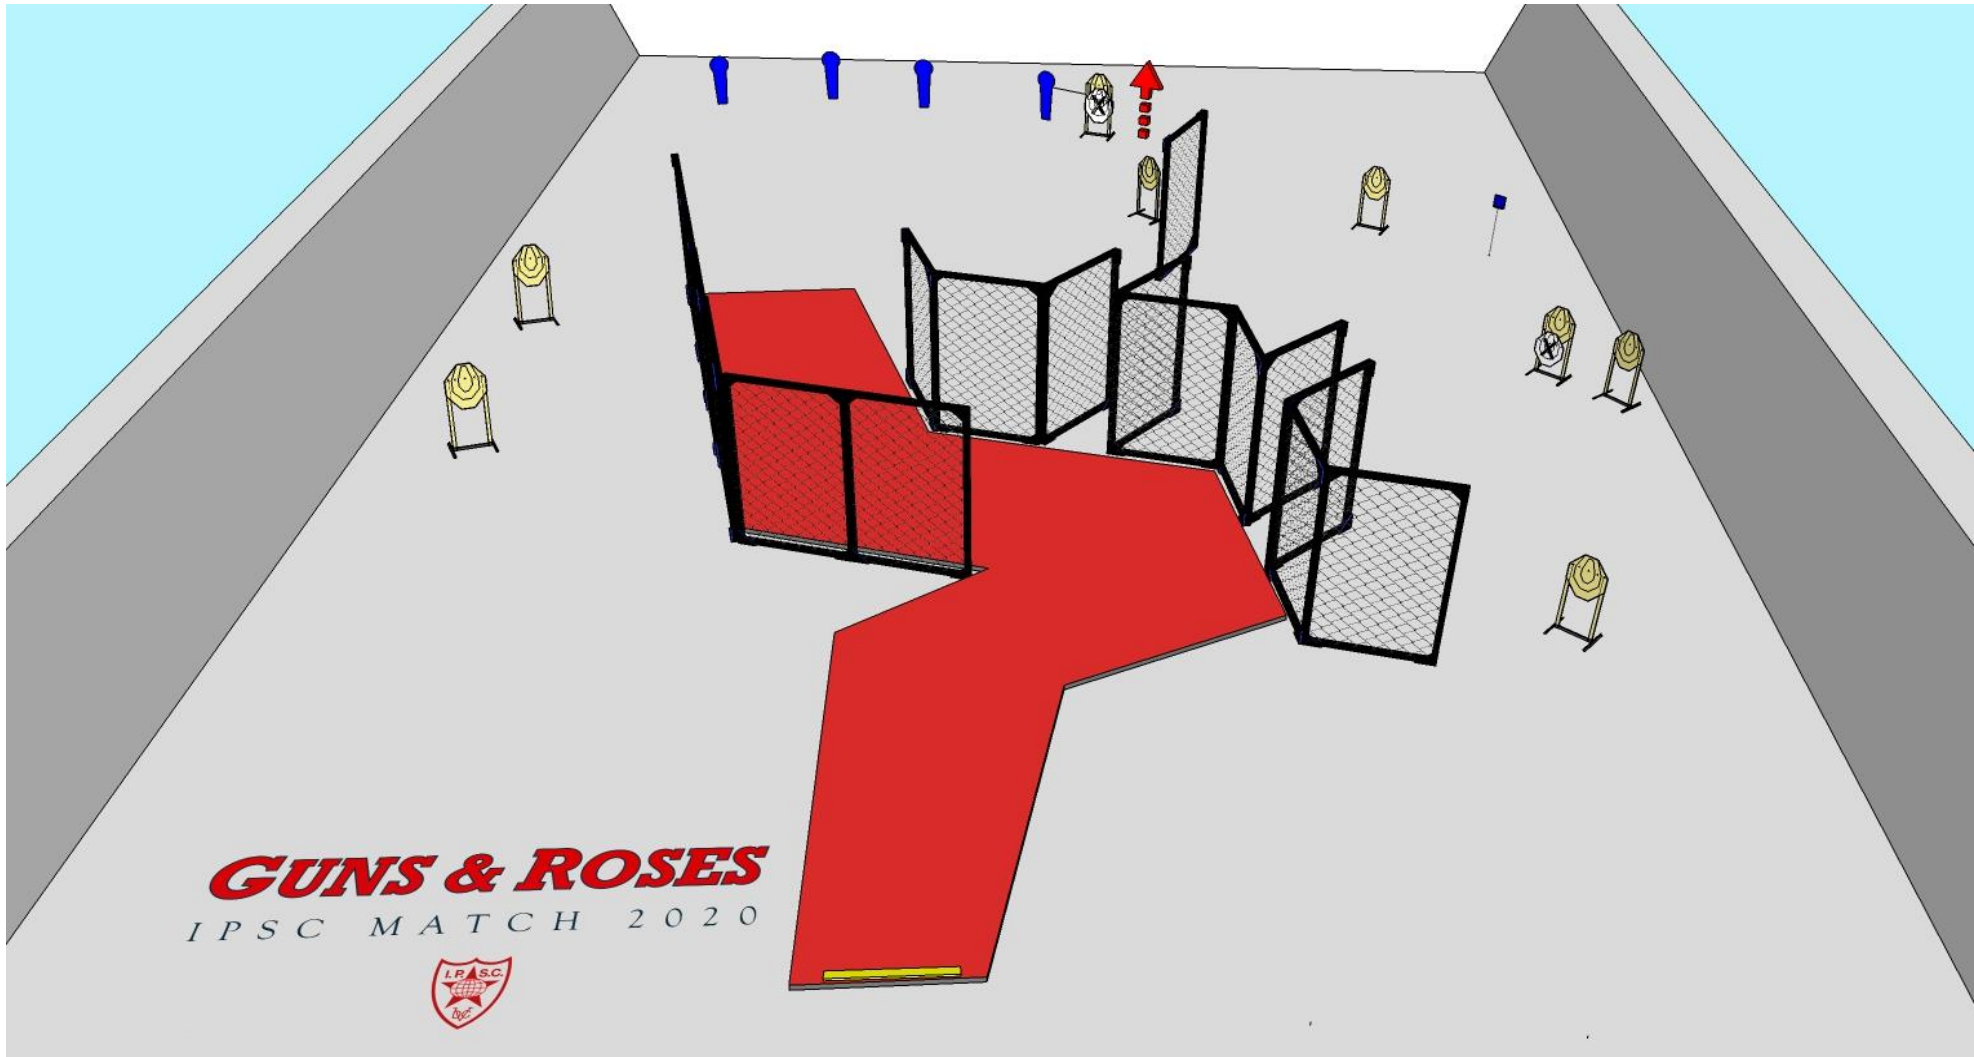

stage 1

28

11

6

START POSITION: Standing anywhere in designed area

GUN READY CONDITION: Gun loaded and holstered

stage 2

21

8

4

1

START POSITION: Standing on mark

GUN READY CONDITION: Gun loaded and holstered

stage 3

8

3

2

START POSITION: Standing in area

GUN READY CONDITION: Gun loaded and holstered

stage 4

9

4

1

START POSITION: Sitting on chair

GUN READY CONDITION: Gun loaded on table

GUNS & ROSES
IPSC MATCH 2020

stage 5

16

7

2

START POSITION: Standing anywhere in designed area

GUN READY CONDITION: Gun loaded and holstered