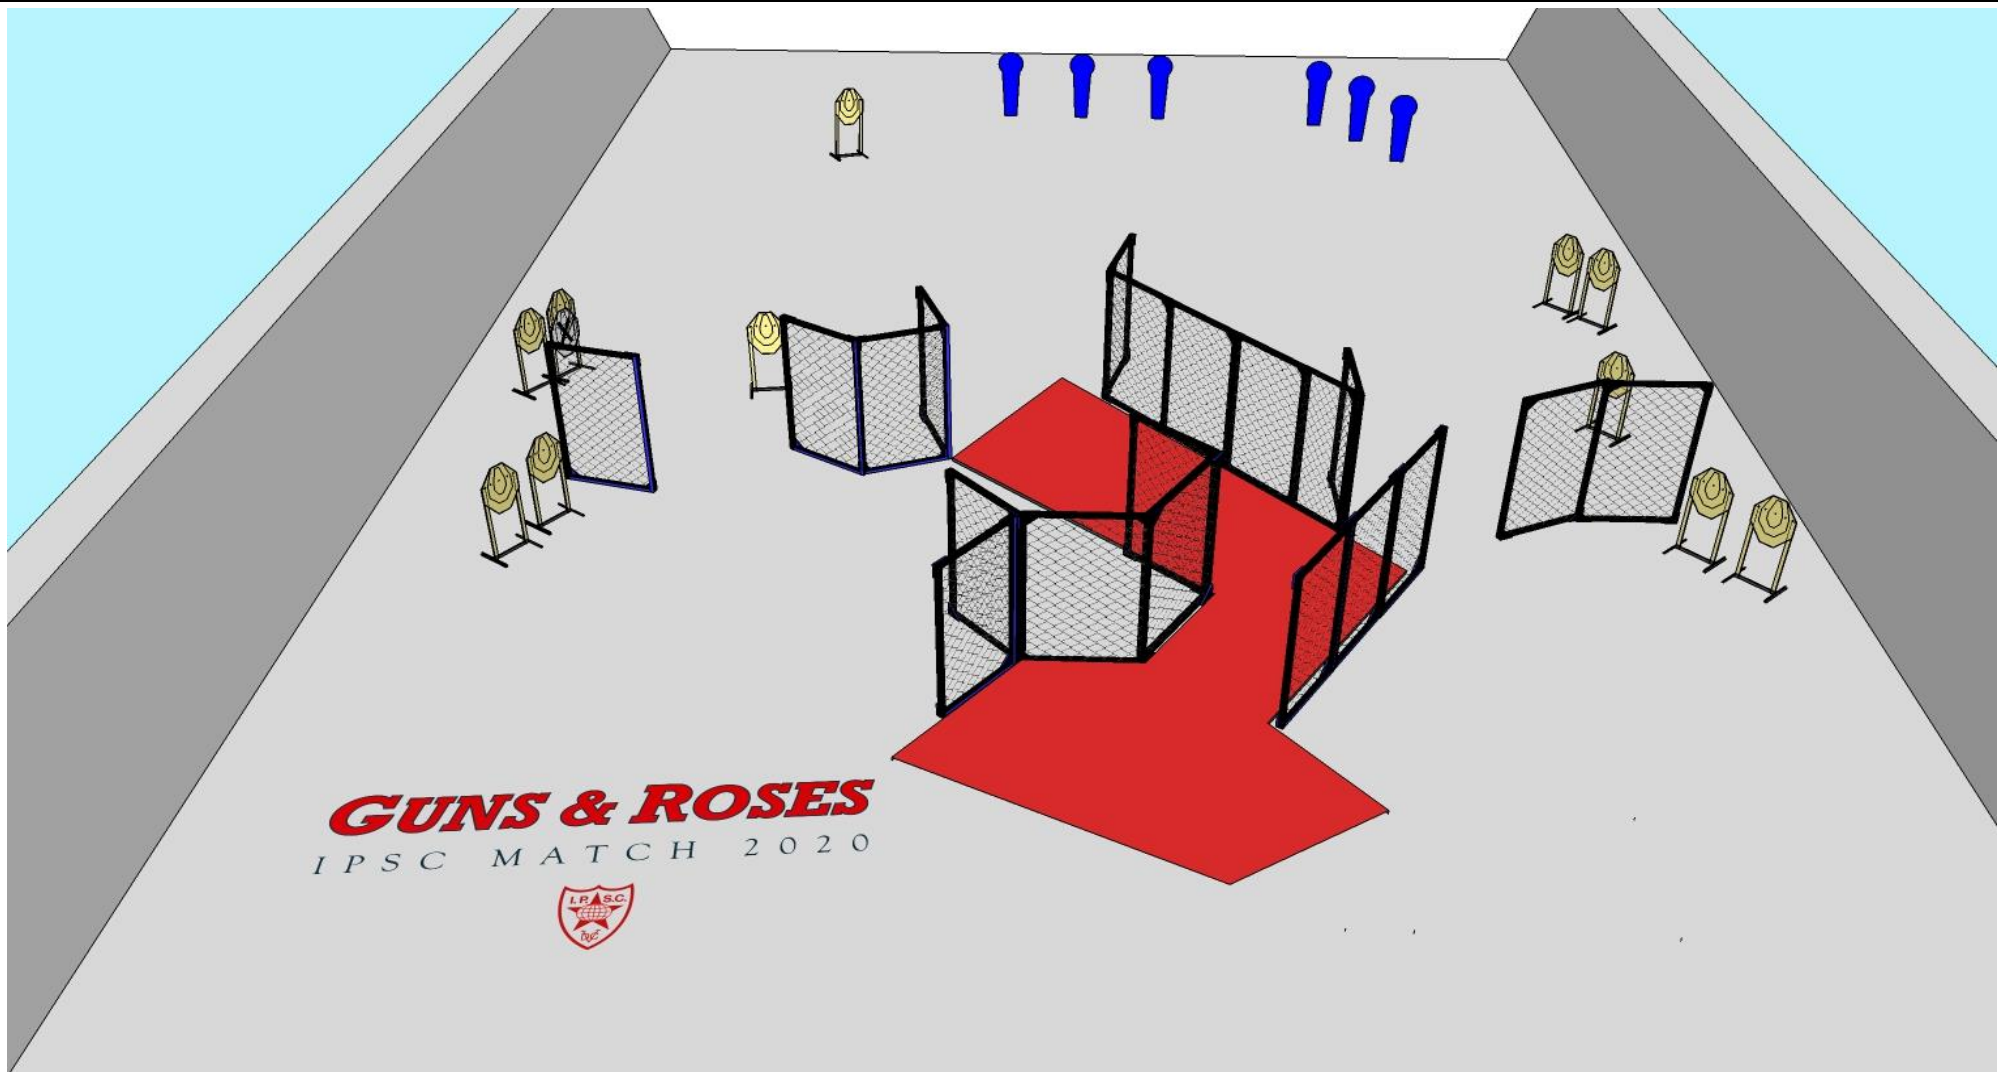

stage 1

28

11

6

START POSITION: Standing anywhere in designed area

GUN READY CONDITION: Gun loaded and holstered

stage 2

21

8

4

1

START POSITION: Standing on mark

GUN READY CONDITION: Gun loaded and holstered

stage 3

8

3

2

START POSITION: Standing in area

GUN READY CONDITION: Gun loaded and holstered

stage 4

9

4

1

START POSITION: Sitting on chair

GUN READY CONDITION: Gun loaded on table

GUNS & ROSES
IPSC MATCH 2020

stage 5

16

7

2

START POSITION: Standing anywhere in designed area

GUN READY CONDITION: Gun loaded and holstered